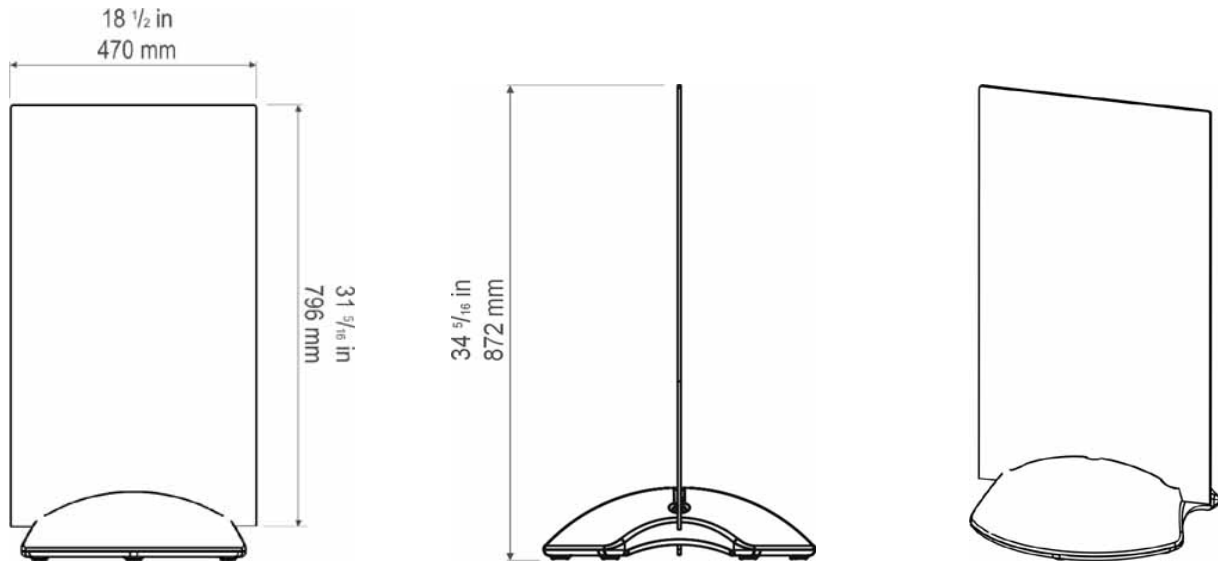

# Design Specs - Cool Signs

- Blade size W 470mm x H 796mm
- Keep bottom 50mm clear of critical images, due to interference from base (see above).
- Please supply eps of art at full size
- Fonts converted to curves
- Please advise critical PMS colours
- Printed at 150dpi
- Allow 10mm bleed at full size